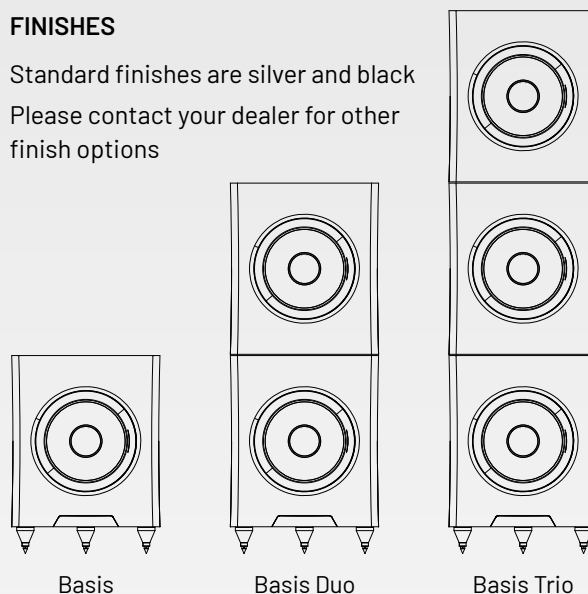

SPECIFICATIONS

SPEAKER TYPE

Active subwoofer with DSP filter

DRIVERS

32 cm (12.5") BilletCore drivers with 3" voice coil, titanium former and massive double magnet motor

Basis Duo: dual driver

Basis Trio: triple driver

AMPLIFIER

Audiophile grade amplifier providing up to 6kW RMS (requires 230V AC otherwise 3kW)

RESPONSE

Usable output extends from below 16 Hz

Exceptionally low distortion throughout range

DSP CROSSOVER

Proprietary DSP crossover with user-controllable phase and frequency

Preset options for matching with YG Reference speakers

Extensive options for matching third-party speakers

DIMENSIONS (H × W × D)

Basis: 56 × 42 × 52 cm (22 × 16.5 × 20.5")

Basis Duo: 105 × 42 × 52 cm (41.5 × 16.5 × 20.5")

Basis Trio: 153 × 42 × 52 cm (60 × 16.5 × 20.5")

WEIGHT

Basis: 70 kg (154 lbs) per speaker

Basis Duo: 135 kg (297 lbs) per speaker

Basis Trio: 200 kg (440 lbs) per speaker

FINISHES

Standard finishes are silver and black

Please contact your dealer for other finish options

YG ACOUSTICS

Founded in 2002, YG Acoustics is recognized as one of the leading manufacturers in the high-end audio industry. Everyone at YG loves music and our loudspeakers reflect our passion. They provide the most accurate, most musical performance possible today.

Our drive to recreate the emotional magic of a live performance constantly inspires us to push the boundaries of audio technology. Over the years, our journey has led us to many proprietary innovations in design, materials and manufacturing.

More importantly, our speakers provide the clearest of windows into the performance. They communicate every nuance of emotion, every musical cue from the tiniest micro-detail through to the physical impact of the most thunderous crescendo. At YG we are lucky enough to hear our speakers every day. They can bring tears to our eyes or leave us with ear-to-ear grins that last the whole day. We hope you like them as much as we do.

E&OE. Please note that YG is constantly updating our products. All specifications are indicative and subject to change.